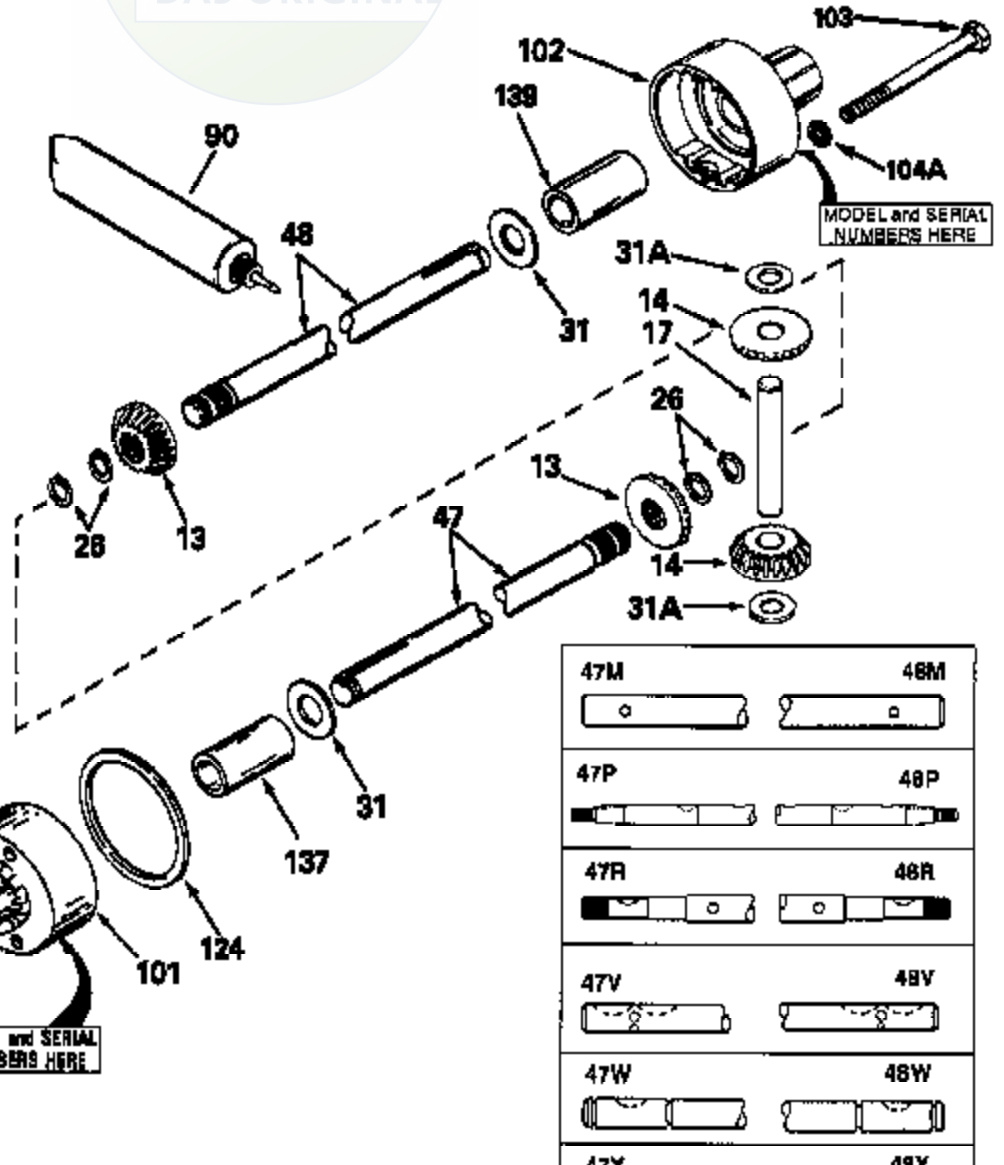

# JOIST

SICHER IST DAS:  
DAS ORIGINAL

Ref #	Part Number	Qty	Description
13	778067		Gear, Bevel (16 teeth)
14	778068		Gear, Pinion (16 teeth)
17	786040		Pin, Drive
26	788038		Ring, Retaining
31	780001		Washer (3/4" ID x 1-1/2" OD x 1/16" t hick)
31A	780096		Washer, Thrust
47D	774106		Axle (8-27/32" long)
48D	774107		Axle (21-55/64" long)
82	786043		Sprocket. No Teeth 54. O.D. 8.823
82	786051		Sprocket. No Teeth 60. O.D. 9.841
82	786070		Sprocket. No Teeth 48. O.D. 7.920
82	786041A		Sprocket. No Teeth 45. O.D. 7.389
82	786042	100-108	Sprocket. No Teeth 40. O.D. 6.650
90	788067B	Peerless	Grease (32 oz. bottle Bentonite greas e)
101	774073		Differential Carrier Hsg (Incl. 137)
102	774073		Differential Carrier Hsg (Incl. 139)
103	792041		Screw, 5/16-18 x 3-3/4"
104A	792061		Washer, Flat, 5/16"
104	792042		Nut, Lock, 5/16-18 (Use as required)
137	780077		Bushing (3/4" ID x 1-1/16" OD x 2-1/1 6" long)
139	780077		Bushing (3/4 ID x 1-1/16" OD x 2-1/16 " long)