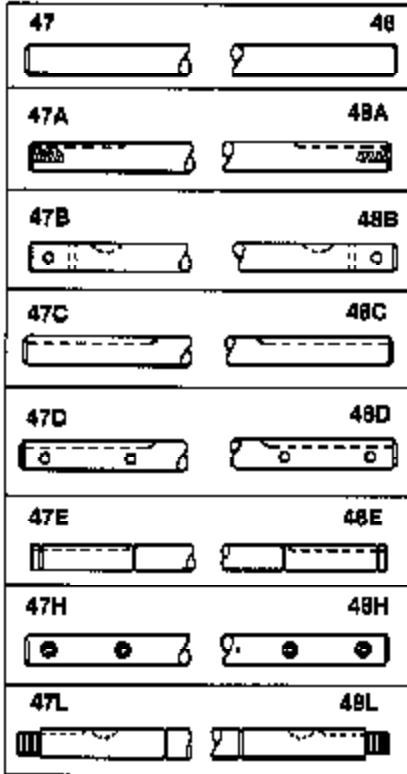

# JOIST

SICHER IST DAS:  
DAS ORIGINAL

Ref #	Part Number	Qty	Description
13	778067		Gear, Bevel (16 teeth)
14	778068		Gear, Pinion (16 teeth)
17	786040		Pin, Drive
26	788038		Ring, Retaining
31	780001		Washer (3/4" ID x 1-1/2" OD x 1/16" t hick)
31A	780096		Washer, Thrust
47D	774106		Axle (8-27/32" long)
48D	774107		Axle (21-55/64" long)
82	786043		Sprocket. No Teeth 54. O.D. 8.823
82	786051		Sprocket. No Teeth 60. O.D. 9.841
82	786070		Sprocket. No Teeth 48. O.D. 7.920
82	786041A		Sprocket. No Teeth 45. O.D. 7.389
82	786042	100-108	Sprocket. No Teeth 40. O.D. 6.650
90	788067B	Peerless	Grease (32 oz. bottle Bentonite greas e)
101	774073		Differential Carrier Hsg (Incl. 137)
102	774073		Differential Carrier Hsg (Incl. 139)
103	792041		Screw, 5/16-18 x 3-3/4"
104A	792061		Washer, Flat, 5/16"
104	792042		Nut, Lock, 5/16-18 (Use as required)
137	780077		Bushing (3/4" ID x 1-1/16" OD x 2-1/1 6" long)
139	780077		Bushing (3/4 ID x 1-1/16" OD x 2-1/16 " long)