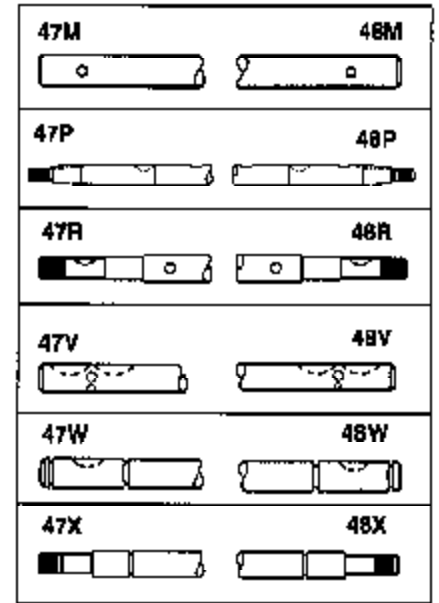

# JOIST

SICHER IST DAS:  
DAS ORIGINAL

Ref #	Part Number	Qty	Description
13	778067		Gear, Bevel (16 teeth)
14	778068		Gear, Pinion (16 teeth)
17	786040		Pin, Drive
26	788038		Ring, Retaining
31	780001		Washer (3/4" ID x 1-1/2" OD x 1/16" t hick)
31A	780096		Washer, Thrust
47D	774106		Axle (8-27/32" long)
48D	774107		Axle (21-55/64" long)
82	786043		Sprocket. No Teeth 54. O.D. 8.823
82	786051		Sprocket. No Teeth 60. O.D. 9.841
82	786070		Sprocket. No Teeth 48. O.D. 7.920
82	786041A		Sprocket. No Teeth 45. O.D. 7.389
82	786042	100-108	Sprocket. No Teeth 40. O.D. 6.650
90	788067B	Peerless	Grease (32 oz. bottle Bentonite greas e)
101	774073		Differential Carrier Hsg (Incl. 137)
102	774073		Differential Carrier Hsg (Incl. 139)
103	792041		Screw, 5/16-18 x 3-3/4"
104A	792061		Washer, Flat, 5/16"
104	792042		Nut, Lock, 5/16-18 (Use as required)
137	780077		Bushing (3/4" ID x 1-1/16" OD x 2-1/1 6" long)
139	780077		Bushing (3/4 ID x 1-1/16" OD x 2-1/16 " long)